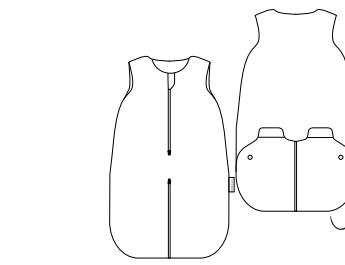

saco de dormir

sleeping bag / sacco a pelo

585/418/02 (60cm) (0-4m) (50-70cm)