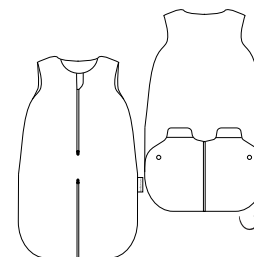

TOG
3,50

**funda nórdica (set 3 pcs)
con relleno + protector + funda almohada**

duvet with filling + cot bumper + pillowcase
copripiumino con imbottitura + paracolpi + federa
786/240/00 (100 x 135) (38x182) (30x58)

cojín decorativo rectángulo

rectangle decorative cushion
cuscino decorativo rettangolare

REC/240/00 (45 x 30 apróx)

**protector de punto estampado
con fuele cuna 60/70**

cot bumper
paracolpi per lettino

430/240/00 (38 x 190 x 3)

TOG
1,50

**funda nórdica cuna 70/60
+ funda de almohada (set 2 pcs)**

cot duvet cover with pillowcase
copripiumino + federa

772/240/00 (120 x 150) (30 x 68)

TOG
3,50

**funda nórdica (set 3 pcs)
con relleno + protector trenza + funda almohada**

duvet with filling + braided bumper + pillowcase
copripiumino con imbottitura + paracolpi + federa

787/240/00 (100 x 135) (230) (30x58)

protector trenza

braided bumper
paracolpi intrecciato

438/240/00 (230)

448/240/00 (300)

relleno funda nórdica

filling / imbottitura

774/000/01 (120 x 150)

TOG
3,50

saco de dormir con pies

sleeping bag with feet
sacco a pelo con i piedi

TOG
1

sin relleno

sleeping bag with feet with out filling
sacco a pelo con i piedi senza imbottitura

580/240/00 (90cm) (4-24m) (60-100cm)*

*evolutiva / evolutive / adaptative

TOG
2,50

con relleno

sleeping bag with feet with filling
sacco a pelo con i piedi con imbottitura

581/240/00 (90cm) (4-24m) (60-100cm)*

582/240/00 (110cm) (24-36m) (95-115cm)

*evolutiva / evolutive / adaptative

TOG
2,50

saco de dormir

sleeping bag / sacco a pelo

583/240/00 (75cm) (1-12m) (45-80cm)