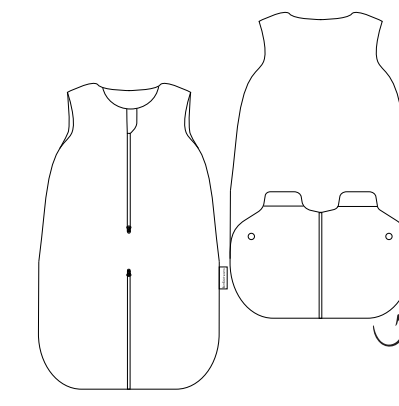

saco de dormir

sleeping bag / sacco a pelo (45-80cm)