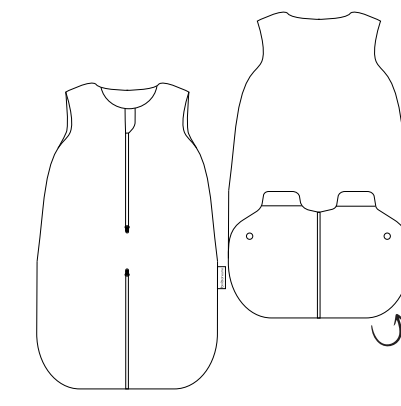

protector de punto estampado con fuelle cuna 60/70

cot bumper / paracolpi per lettino
430/527/10 (38 x 190 x 3)

TOG 1,50

funda nórdica cuna 70/60 + funda de almohada (set 2 pcs)

cot duvet cover with pillowcase
copripiumino + federa
770/527/10 (100 x 135) (30 x 58)
772/527/10 (120 x 150) (30 x 68)

relleno funda nórdica

filling / imbottitura
771/000/01 (100 x 135)
774/000/01 (120 x 150)

TOG 3,50

protector trenza

braided bumper
paracolpi intrecciato
438/527/10 (230)
448/527/10 (300)

TOG 3,50

funda nórdica REVERSIBLE (set 3 pcs) con relleno + protector + funda almohada

duvet with filling + cot bumper + pillowcase
copripiumino con imbottitura + paracolpi + federa
786/527/10 (100 x 135) (38x182) (30x58)

cojín decorativo

decorative cushion / cuscino decorativo
790/527/10 (30 x 30 apróx)

TOG 3,50

funda nórdica REVERSIBLE (set 3 pcs) con relleno + protector trenza + funda almohada

duvet with filling + braided bumper + pillowcase
copripiumino con imbottitura + paracolpi + federa
787/527/10 (100 x 135) (230) (30x58)

saco de dormir con pies

sleeping bag with feet
sacco a pelo con i piedi

TOG 1

sin relleno

with out filling / senza imbottitura
580/527/10 (90cm) (4-24m) (60-100cm)*
*evolutiva / evolutive / adaptative

TOG 2,50

con relleno

with filling / con imbottitura
581/527/10 (90cm) (4-24m) (60-100cm)*
582/527/10 (110cm) (24-36m) (95-115cm)
*evolutiva / evolutive / adaptative

TOG 2,50

saco de dormir

sleeping bag / sacco a pelo
583/527/10 (75cm) (1-12m) (45-80cm)