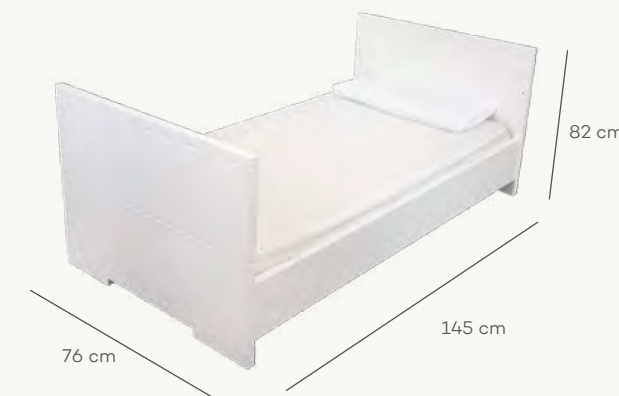

Peso / Weight:

66 kg