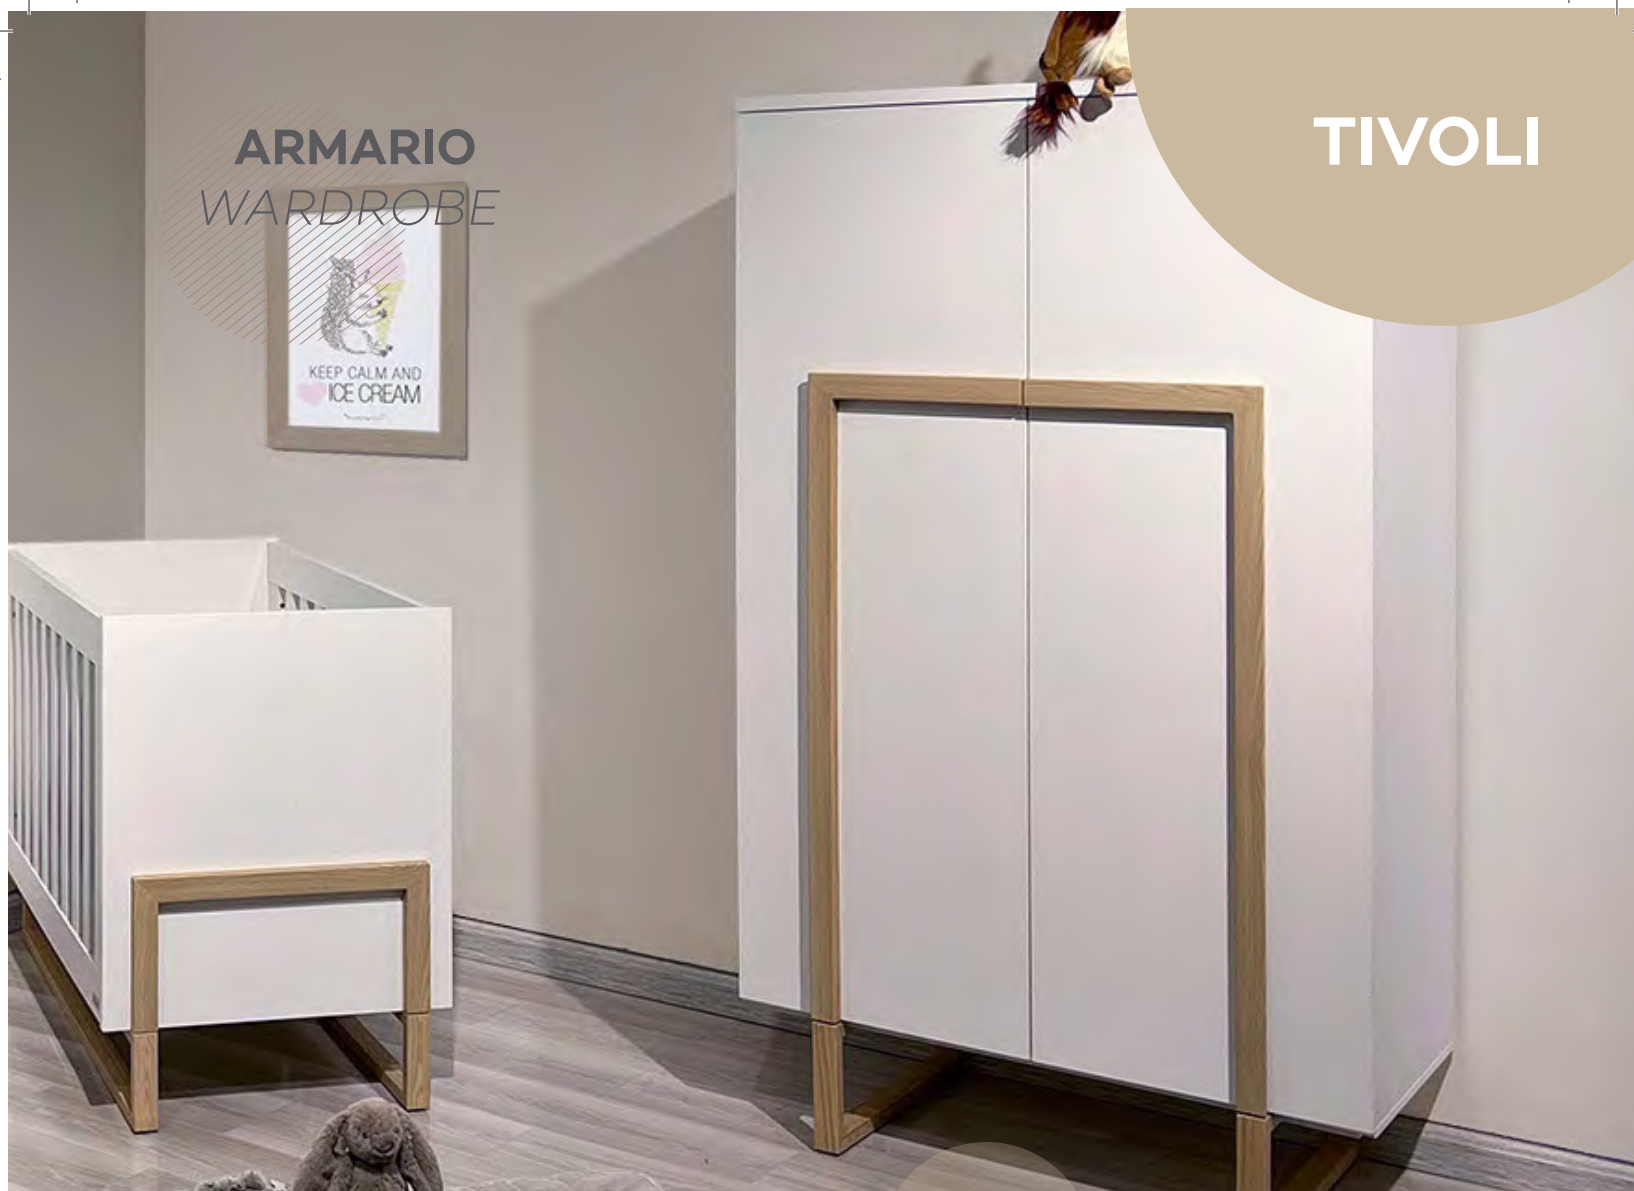

ARMARIO WARDROBE

TIVOLI