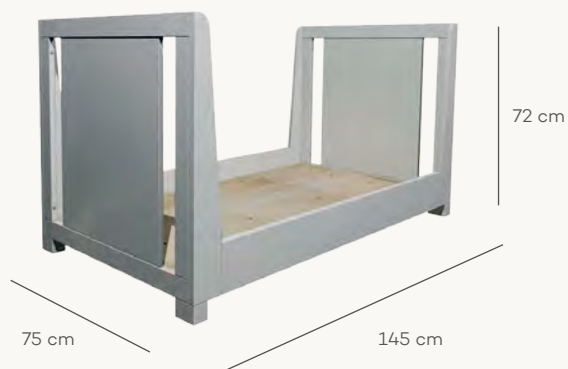

Cuna 140 x 70 cm
Crib 140x70 cm

IKID