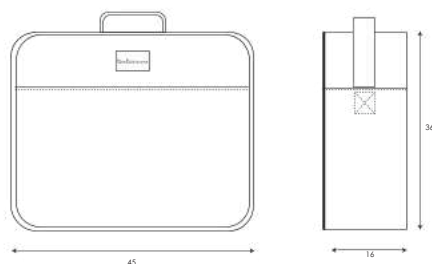

referencias y medidas

references and measures / riferimenti e misure

NOE

maleta + cambiador
suitcase + changer
valigia + fasciatoio