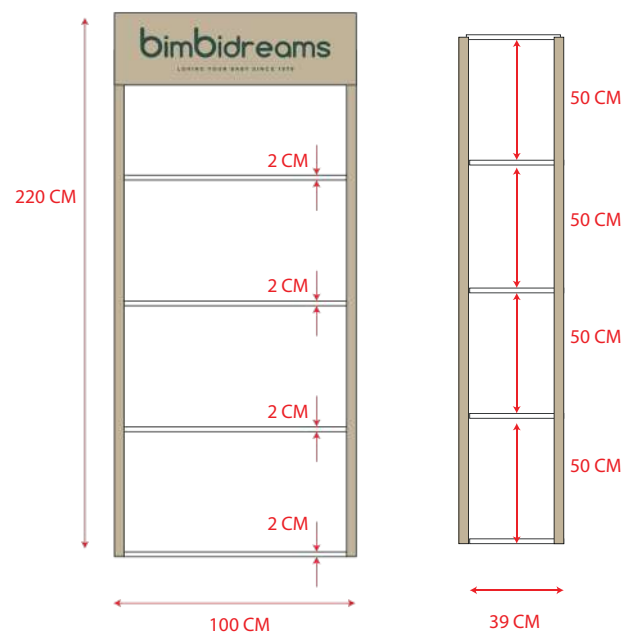

expositor modular

modular displays / espositori modulari

expositor 1m
display 1m / espositore 1m
PLVEX1SC (100 x 235 cm)

elección de estante o percha
choice of shelf or hanger
scelta tra scaffale o appendiabiti

varios artículos decoración

various decoration items / vari articoli di decorazione